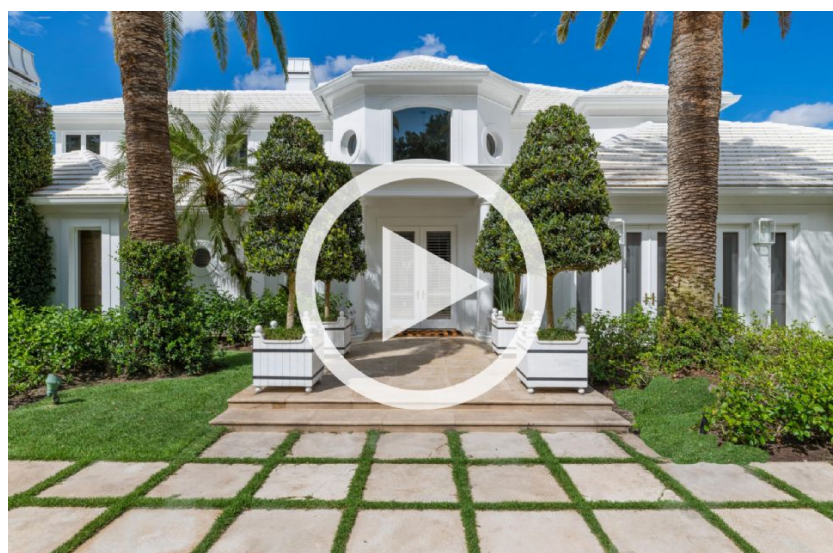

Take a Virtual Tour